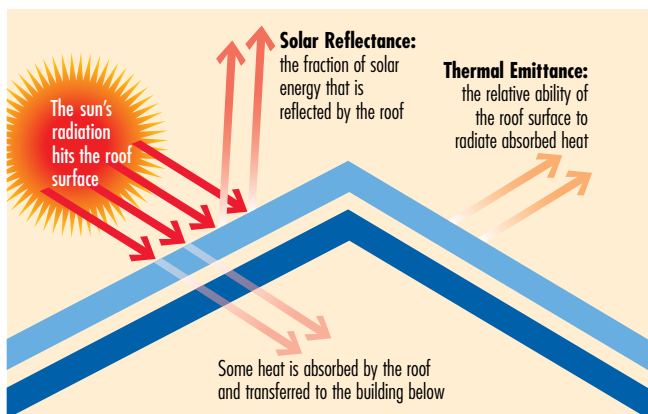

- Cooler roof temperatures
- Less wear and tear on air conditioning systems
- More energy savings
- Lower carbon dioxide emissions
- Reduced heat island effect and smog

ENERGY STAR® is for roofs too

Similar to the energy-efficient appliances in your home, roofing products can provide energy-saving qualities.

Owens Corning™ Duration Premium Cool roofing shingles can help reduce your energy bills when installed properly. These shingles reflect solar energy, decreasing the amount of heat transferred to a home's interior—and the amount of air conditioning needed to keep it comfortable. Actual savings will vary based on geographic location and individual building characteristics. Call 1-800-GET-PINK® or 1-888-STAR-YES for more information.

† Owens Corning strives to accurately reproduce photographs of shingles. Due to manufacturing variances, the limitations of the printing process and the variations in natural lighting, actual shingle colors and granule blends may vary from the photo. The pitch of your roof can also impact how a shingle looks on your home. We suggest that you view a roofing display or several shingles to get a better idea of the actual color. To accurately judge your shingle and color choice, we recommend that you view it on an actual roof with a pitch similar to your own roof prior to making your final selection. Color availability subject to change without notice. Ask your professional roofing contractor for samples of colors available in your area.