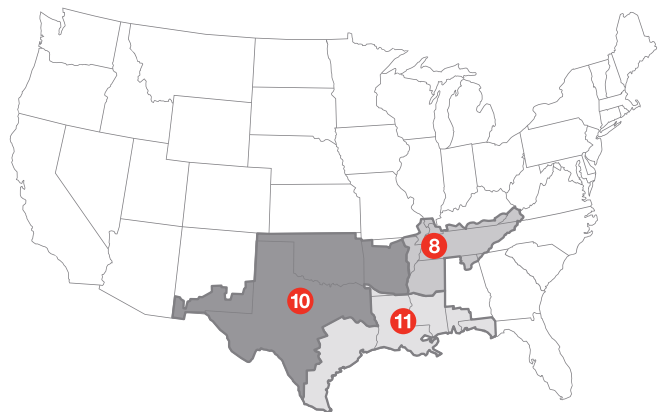

Flagstone†

Twilight Black†

Peppermill Gray†

Color Availability Map

ENERGY STAR® is for roofs too.

Similar to the energy-efficient appliances in your home, roofing products can provide energy-saving qualities. Owens Corning™ Oakridge® Roofing Shingles in Shasta White can help reduce your energy bills when installed properly. These shingles reflect solar energy, decreasing the amount of heat transferred to a home's interior – and the amount of air conditioning needed to keep it comfortable. Actual savings will vary based on geographic location and individual building characteristics. Call 1-800-GET-PINK® or 1-888-STAR-YES for more information.