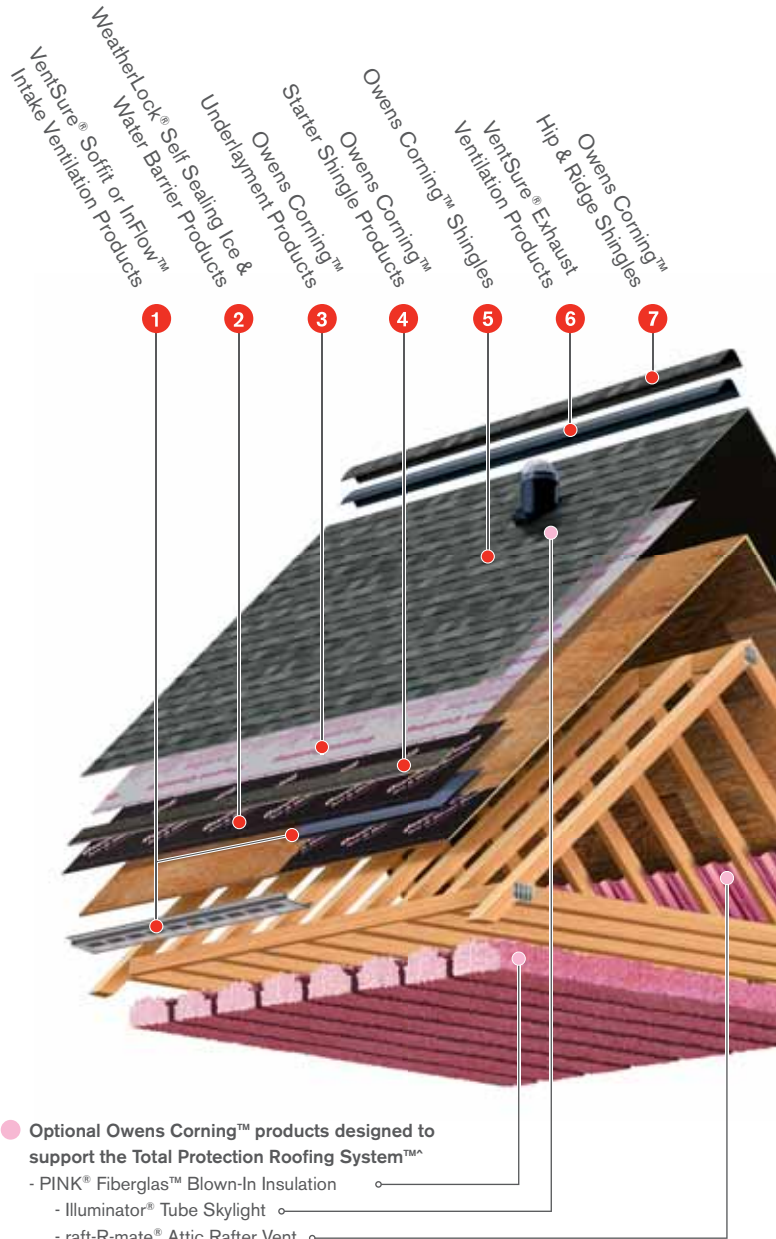

## Illuminator<sup>®</sup> Tube Skylight

Bring the beauty of natural light into your home.

- The Owens Corning<sup>™</sup> Illuminator<sup>®</sup> Tube Skylight is an excellent alternative to traditional skylights
- Great for bedrooms, bathrooms, laundry rooms, hallways, closets and pantries
- Designed to prevent leaking
- Can help reduce reliance on electricity by distributing up to 500 watts of natural light over 300 square feet\*
- Limited Lifetime Warranty<sup>†</sup> for as long as you own your home

## The most important part of the roof? All of them.

It takes more than just shingles to protect your home. It takes an integrated system of components and layers designed to withstand the forces of nature outside while controlling temperature and humidity inside. The Owens Corning™ Total Protection Roofing System™ gives you the assurance that all of your Owens Corning™ roofing components are working together to help increase the performance of your roof – and to enhance the comfort and enjoyment of those who live beneath it.

- Optional Owens Corning™ products designed to support the Total Protection Roofing System™
  - PINK® Fiberglass™ Blown-In Insulation
  - Illuminator® Tube Skylight
  - raft-R-mate® Attic Rafter Vent

^ Excludes non-Owens Corning™ roofing products such as flashing, fasteners and wood decking.

\* Maximum Light Output and Light Coverage are based upon light output and coverage during mid-day sun and using 48" tubing. The 10" kits produce up to 300 watts of light output covering an area up to 150 sq. ft. The 14" kits produce up to 500 watts of light output covering an area up to 300 sq. ft.